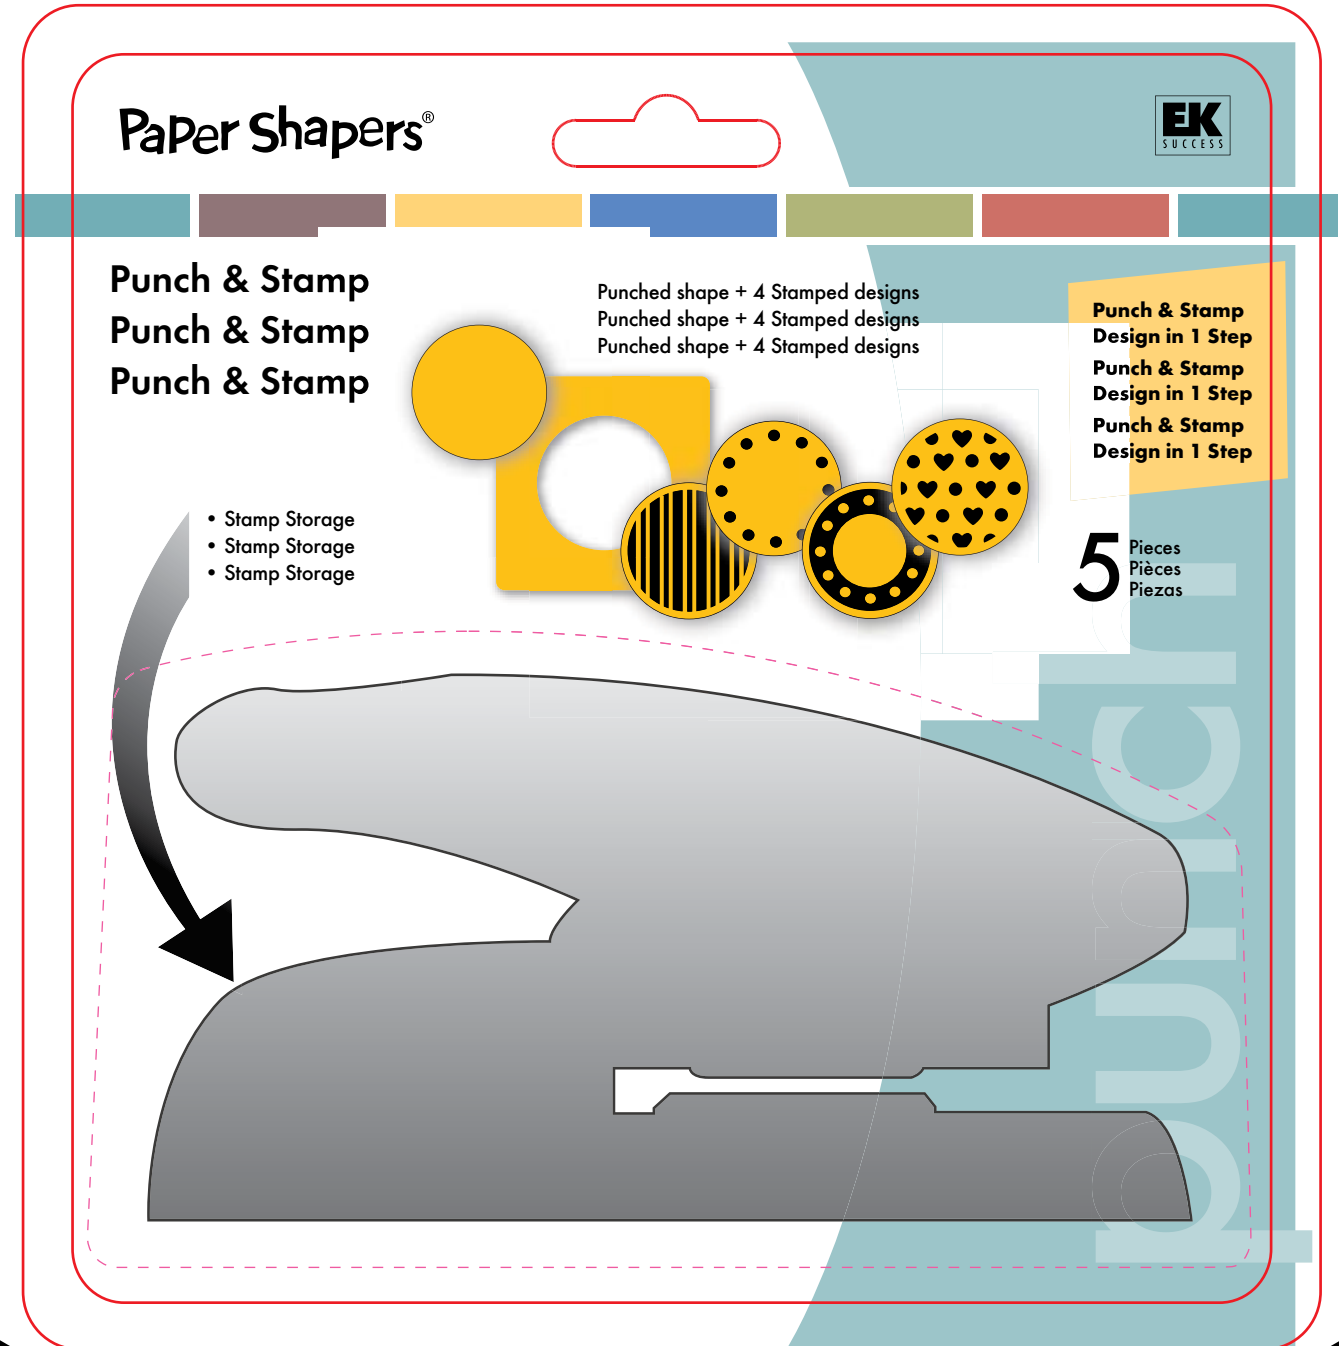

PROJECT: PT0138G PAPER SHAPERS PUNCH & STAMP  
 THEME:  
 SIZE: 7"W X 7"H  
 CREATED: 11/01/07 (REVISED 12/11/07)  
 VENDOR: WALT JUN  
 \*ALL INFORMATION MUST REMAIN CONFIDENTIAL

STOCK: WHITE COATED CARDSTOCK WEIGHT:  
 FINISH: COLORS: 4C PROCESS (CMYK)  
 SPECIAL INSTRUCTIONS:  
 BLUE LINES ARE BLISTER DIELINES; DO NOT PRINT  
 RED LINES ARE DIE LINES; DO NOT PRINT  
 PINK DASH LINES ARE FOR PRODUCT PLACEMENT; DO NOT PRINT

COLORS:

PMS 5503C C29/M0/Y10/K14	PMS 5493C C43/M0/Y14/K21	PMS 5205C C50/M58/Y50/K0	PMS 1225 C0/M17/Y62/K10	PMS 2718C C67/M41/Y0/K0	PMS 5777C C10/M0/Y49/K28	BLACK	WHITE
-----------------------------	-----------------------------	-----------------------------	----------------------------	----------------------------	-----------------------------	-------	-------

FRONT

BACK